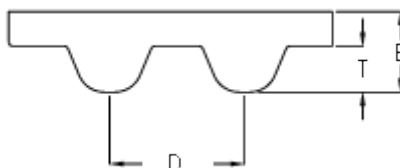

# Data Sheet

Article number: 602932750616

Description: Gates timing belt POWERGRIP®  
GTX 1610 14MX 40

## Measures

---

D (Pitch)	= 14
Height B mm	= 10
Height T mm	= 6
Length	= 1610
Number of teeth	= 115
Type	= 1610 14MX 40
Width	= 40